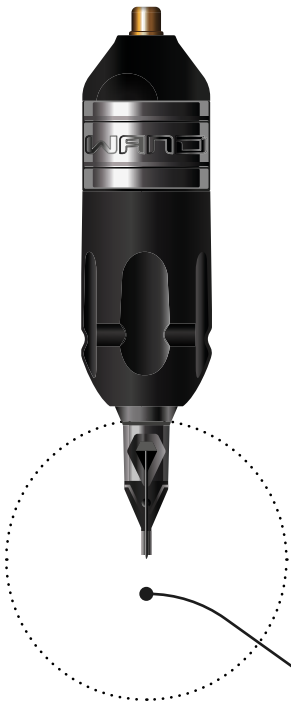

SPEED TEST

Compare 4 of the
most popular machines
with MACHETE MK-1
power supply

VISIT US IN MUSOTOKU.COM

SPEED
TEST 1

MUSO
TOKU

140	11.8
130	11.1
120	10.5
110	9.9
100	9.3
90	8.6
80	8.0
SPEED	VOLTAGE

Solnova

SPEED
TEST 2

MUSO
TOKU

140	12.1
130	11.3
120	10.5
110	9.6
100	8.8
90	8
80	7.2
SPEED	VOLTAGE

Wand

SPEED
TEST 3

MUSO
TOKU

140	11.3
130	10.6
120	9.8
110	9.1
100	8.3
90	7.6
80	6.8
SPEED	VOLTAGE

Xion

SPEED
TEST 4

MUSO
TOKU

130	7.1
120	6.6
110	6.1
100	5.5
90	5.1
80	4.6
SPEED	VOLTAGE

Dan Kubin

EXPLANATION

- Speed measurement values are in Herzts [Hz], and it represents the number of punctures by the needle for each second.
- The voltage shown in the tables has been measured at the machine connector, so the influence of the cable is compensated.
- All the machines were loaded with a new needle during the test.
- The results of these tests have been obtained from genuine machines that were never used before. The same tests were made after 6 months of use and compared to the original results showing no change in performance.
- All tests have been carried out with a MUSOTOKU Machete MK-1 power supply with 5A of current capability.