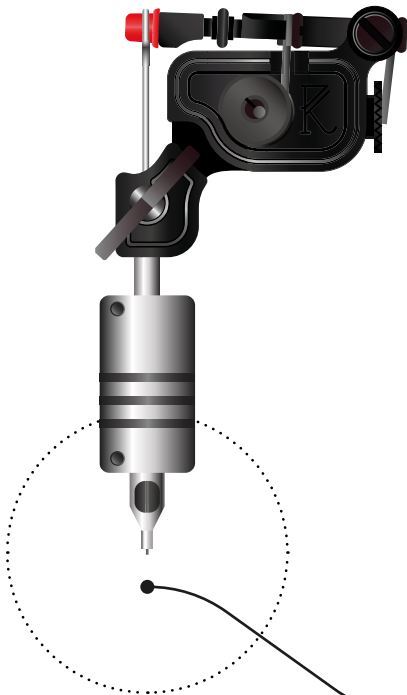

SPEED
TEST 2

MUSO
TOKU

140	12.1
130	11.3
120	10.5
110	9.6
100	8.8
90	8
80	7.2
SPEED	VOLTAGE

Wand

SPEED
TEST 3

MUSO
TOKU

140	11.3
130	10.6
120	9.8
110	9.1
100	8.3
90	7.6
80	6.8
SPEED	VOLTAGE

Xion

SPEED
TEST 4

MUSO
TOKU

130	7.1
120	6.6
110	6.1
100	5.5
90	5.1
80	4.6
SPEED	VOLTAGE

Dan Kubin

EXPLANATION

- Speed measurement values are in Herzts [Hz], and it represents the number of punctures by the needle for each second.
- The voltage shown in the tables has been measured at the machine connector, so the influence of the cable is compensated.
- All the machines were loaded with a new needle during the test.
- The results of these tests have been obtained from genuine machines that were never used before. The same tests were made after 6 months of use and compared to the original results showing no change in performance.
- All tests have been carried out with a MUSOTOKU Machete MK-1 power supply with 5A of current capability.

DISCLAIMER

These tests have been made by an independent laboratory and personnel with no relationship with any of the manufacturers analyzed.

- It is not the purpose of this test to measure the quality of a model over the others, but only to learn the speed performance of each model.
- The realization of these tests has been made with sophisticated laboratory equipment under valid calibration and operated by qualified technicians. Therefore these test results are practical, not theoretical.
- The data shown in this study is experimental and has to be used as a guideline, and not as a manufacturer declaration of certified performance. Consult your manufacturer if you need further technical information about any of these models.
- Cheyenne Solnova, FK Irons Xion, Bishop Rotary Wand, and Dan Kubin v5 are all registered trademarks.