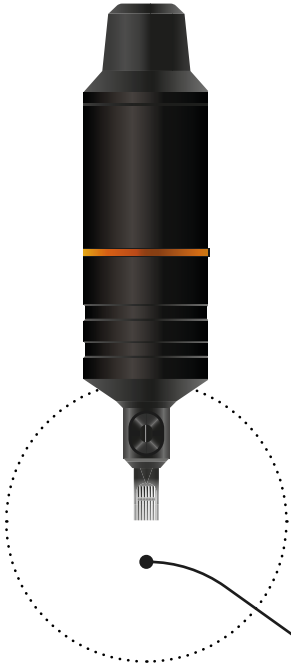

SPEED TEST

Compare 4 of the
most popular machines
with MACHETE MK-1
power supply

VISIT US IN MUSOTOKU.COM

SPEED
TEST 1

MUSO
TOKU

140	11.8
130	11.1
120	10.5
110	9.9
100	9.3
90	8.6
80	8.0
SPEED	VOLTAGE

Solnova

SPEED
TEST 2

MUSO
TOKU

140	12.1
130	11.3
120	10.5
110	9.6
100	8.8
90	8
80	7.2
SPEED	VOLTAGE

Wand

SPEED
TEST 3

MUSO
TOKU

140	11.3
130	10.6
120	9.8
110	9.1
100	8.3
90	7.6
80	6.8
SPEED	VOLTAGE

Xion

SPEED
TEST 4

MUSO
TOKU

130	7.1
120	6.6
110	6.1
100	5.5
90	5.1
80	4.6
SPEED	VOLTAGE

Dan Kubin

EXPLANATION

- Speed measurement values are in Herzts [Hz], and it represents the number of punctures by the needle for each second.
- The voltage shown in the tables has been measured at the machine connector, so the influence of the cable is compensated.
- All the machines were loaded with a new needle during the test.
- The results of these tests have been obtained from genuine machines that were never used before. The same tests were made after 6 months of use and compared to the original results showing no change in performance.
- All tests have been carried out with a MUSOTOKU Machete MK-1 power supply with 5A of current capability.